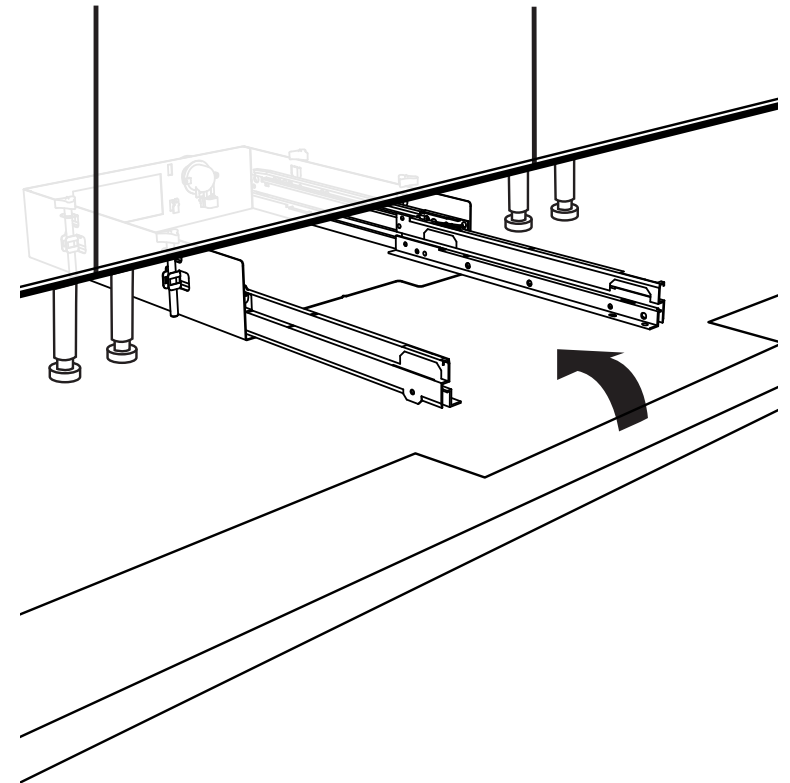

6

GRONBACH M6RC-04/2014-xxxx
Sockelsauger
Typ M6 RC OAL
570-630 W
230V 50/60 Hz
Barcode

CE, D/E, G, ENEC, MADE IN GERMANY
Am Burghöfen 2, 83512 Wasserburg

GRONBACH

SEIT 1964

7